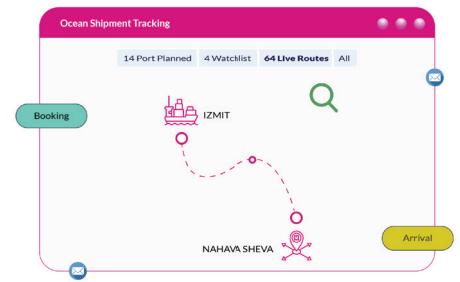

Measure shipment
performance

Optimize inventory
and planning

Improve
business agility

Optimize Dwell and
detention cost

Minimize
logistics costs

End to End Shipment Visibility

End-to-end satellite linked precision for ocean, air, & road freight tracking with a huge network of 125+ shipping lines, 100+ airlines, 100+ road transporters to keep a seamless track of cargo.

Advanced Analytics

Advanced AI based tools to view shipments, keep a track of delays with Dynamic ETAs & alerts, check arrival & departure, analyse transit time and so on.

Explore Our Plans

Free

Free

Upto 3 Trackings